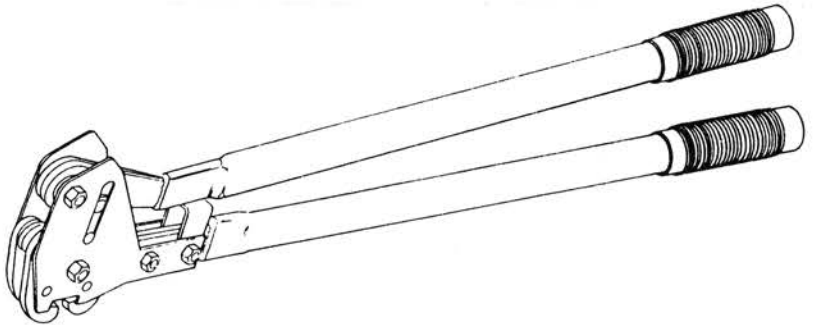

Side Single Notch Sealer

Part Sheet

Model 71000
Model 72000
Model 74000

SSN (3/4 - 035)
SSN (1 1/4 - 035)
SSN (1 1/4 - .050)

National Stock Number
3540-00-223-8589
3540-00-223-8591
3540-00-223-8592

When ordering parts please specify quantity and designate which model by using first two digits of the model number followed with the part number shown in the list below. Example order: Qty. (2) 71003 Side Plates

PARTS LIST

Item	Description	Qty.	Part #	Item	Description	Qty.	Part #
A	Top Handle.....	1	001	L	7/16-20 Bolt.....	1	012
B	Lower Handle.....	1	002	M	7/16-20 Nut	1	013
C	Side Plate	2	003	N	Handle Stop	1	014
D	Jaw.....	4	004	O	3/8 Space Washer.....	6*	015
E	Shear Blade	1	005	P	7/16 Space Washer.....	8	016
F	Handle Link.....	2	006	Q	Handle Grip.....	2	017
G	Jaw Link.....	2	007				
H	Plain Pin.....	3	008				
I	Step Pin	3	009				
J	3/8-24 Bolt	3	010				
K	3/8-24 Nut.....	3	011				

* SSN (1-1/4-035) and SSN (1-1/4-050) require Qty. 10