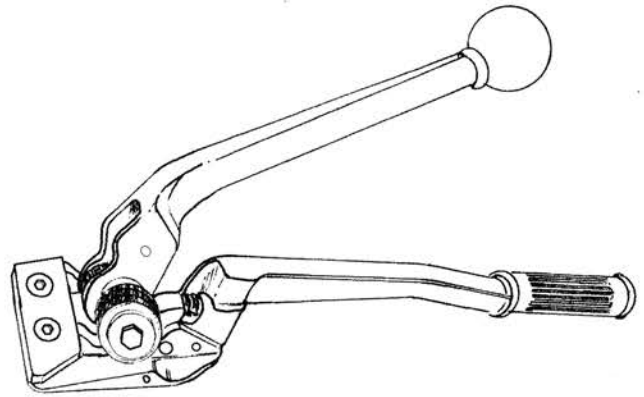

FTP 3/4

MODEL 34000

SEAL PUSHING

FEED WHEEL TENSIONER

PARTS LIST

KEY NO.	PART NO.	PART NAME	QTY.	KEY NO.	PART NO.	PART NAME	QTY.
1	34001	BASE	1	8	34008	SMOOTH PLUG	1
2	34002	NOSE PIECE	1	9	34009	BALL GRIP	1
3	34003	HAND GRIP	1	10	34010	RATCHET WHEEL	1
4	34004	HANDLE	1	11	34011	FEED WHEEL	1
5	34005	DRIVE PAWL	1	12	35012	FEED WHEEL KEY (1/8 x 1/8 x 3/4)	1
6	34006	DRIVE PAWL PIN (1/4 x 1 Roll Pin)	1	13	34013	FEED WHEEL SHAFT	1
7	34007	PAWL SPRING	2	14	34014	SCREW (1/4 x 20 x 3/8 HH)	2
				15	34015	WASHER (1/4 x 1)	2
				16	34016	ROCKER	1
				17	34017	ROCKER PIN	1
				18	34018	ROCKER SPRING	1
				19	34019	CHECK PAWL	1
				20	34020	CHECK PAWL PIN (1/4 x 2 Roll Pin)	1
				23	34023	NOSE PIECE SCREW	2
				24	34024	ROCKER ADJ. SCREW (10/32 x 5/8)	1
				25	34025	LOCK SCREW (8/32 x 1/4)	1